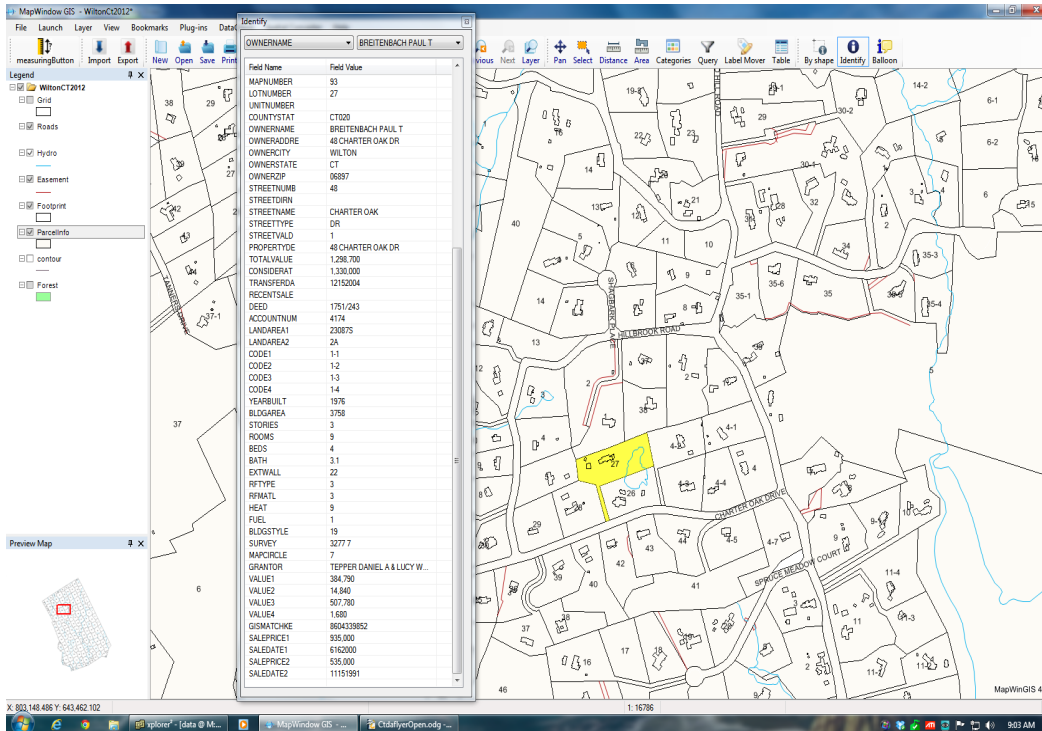

SEE WHAT WE'VE BEEN UP TO! SPECPRINT HAS SOME NEW PRODUCTS ON THE WAY IN WILTON, CONNECTICUT

OPEN SOURCE GIS

WANT THE POWER OF GIS WITHOUT THE COST OF COMPLICATED GIS SOFTWARE? SPECPRINT NOW OFFERS AN ALTERNATIVE. THE SOFTWARE IS FREE SPECPRINT SUPPLIES THE GIS DATA. GET COMPLETE ASSESSOR INFORMATION FOR EVERY PARCEL IN THE TOWN WITH A FEW CLICKS OF YOUR MOUSE!

SpecPrint

LOOKING FOR BETA TESTERS

Become a BETA tester, it's easy.

- 1-Go to www.mapwindow.com and download and install the open source GIS software.
- 2-Go to <http://www.specprint.com/projgis.html> and download the Wilton project files.
- 3-Unzip the files onto your computer
- 4-Open MapWindow and point it to the location of the project files.
- 5-Start enjoying the benefits of the future of GIS.

OF COURSE WE STILL OFFER OUR TRIED & TRUE HARD COVER DIRECTORIES FEATURING TAX MAPS AND REAL PROPERTY DATA ALONG WITH ALPHABETICAL AND STREET CROSS REFERENCES,

DON'T BE LEFT OUT, CALL 800-969-7732 TO SET UP A REP. VISIT OR TO PLACE YOUR ORDER. FOR MORE INFORMATION YOU CAN ALWAYS VISIT OUR WEB SITE WWW.SPECPRINT.COM